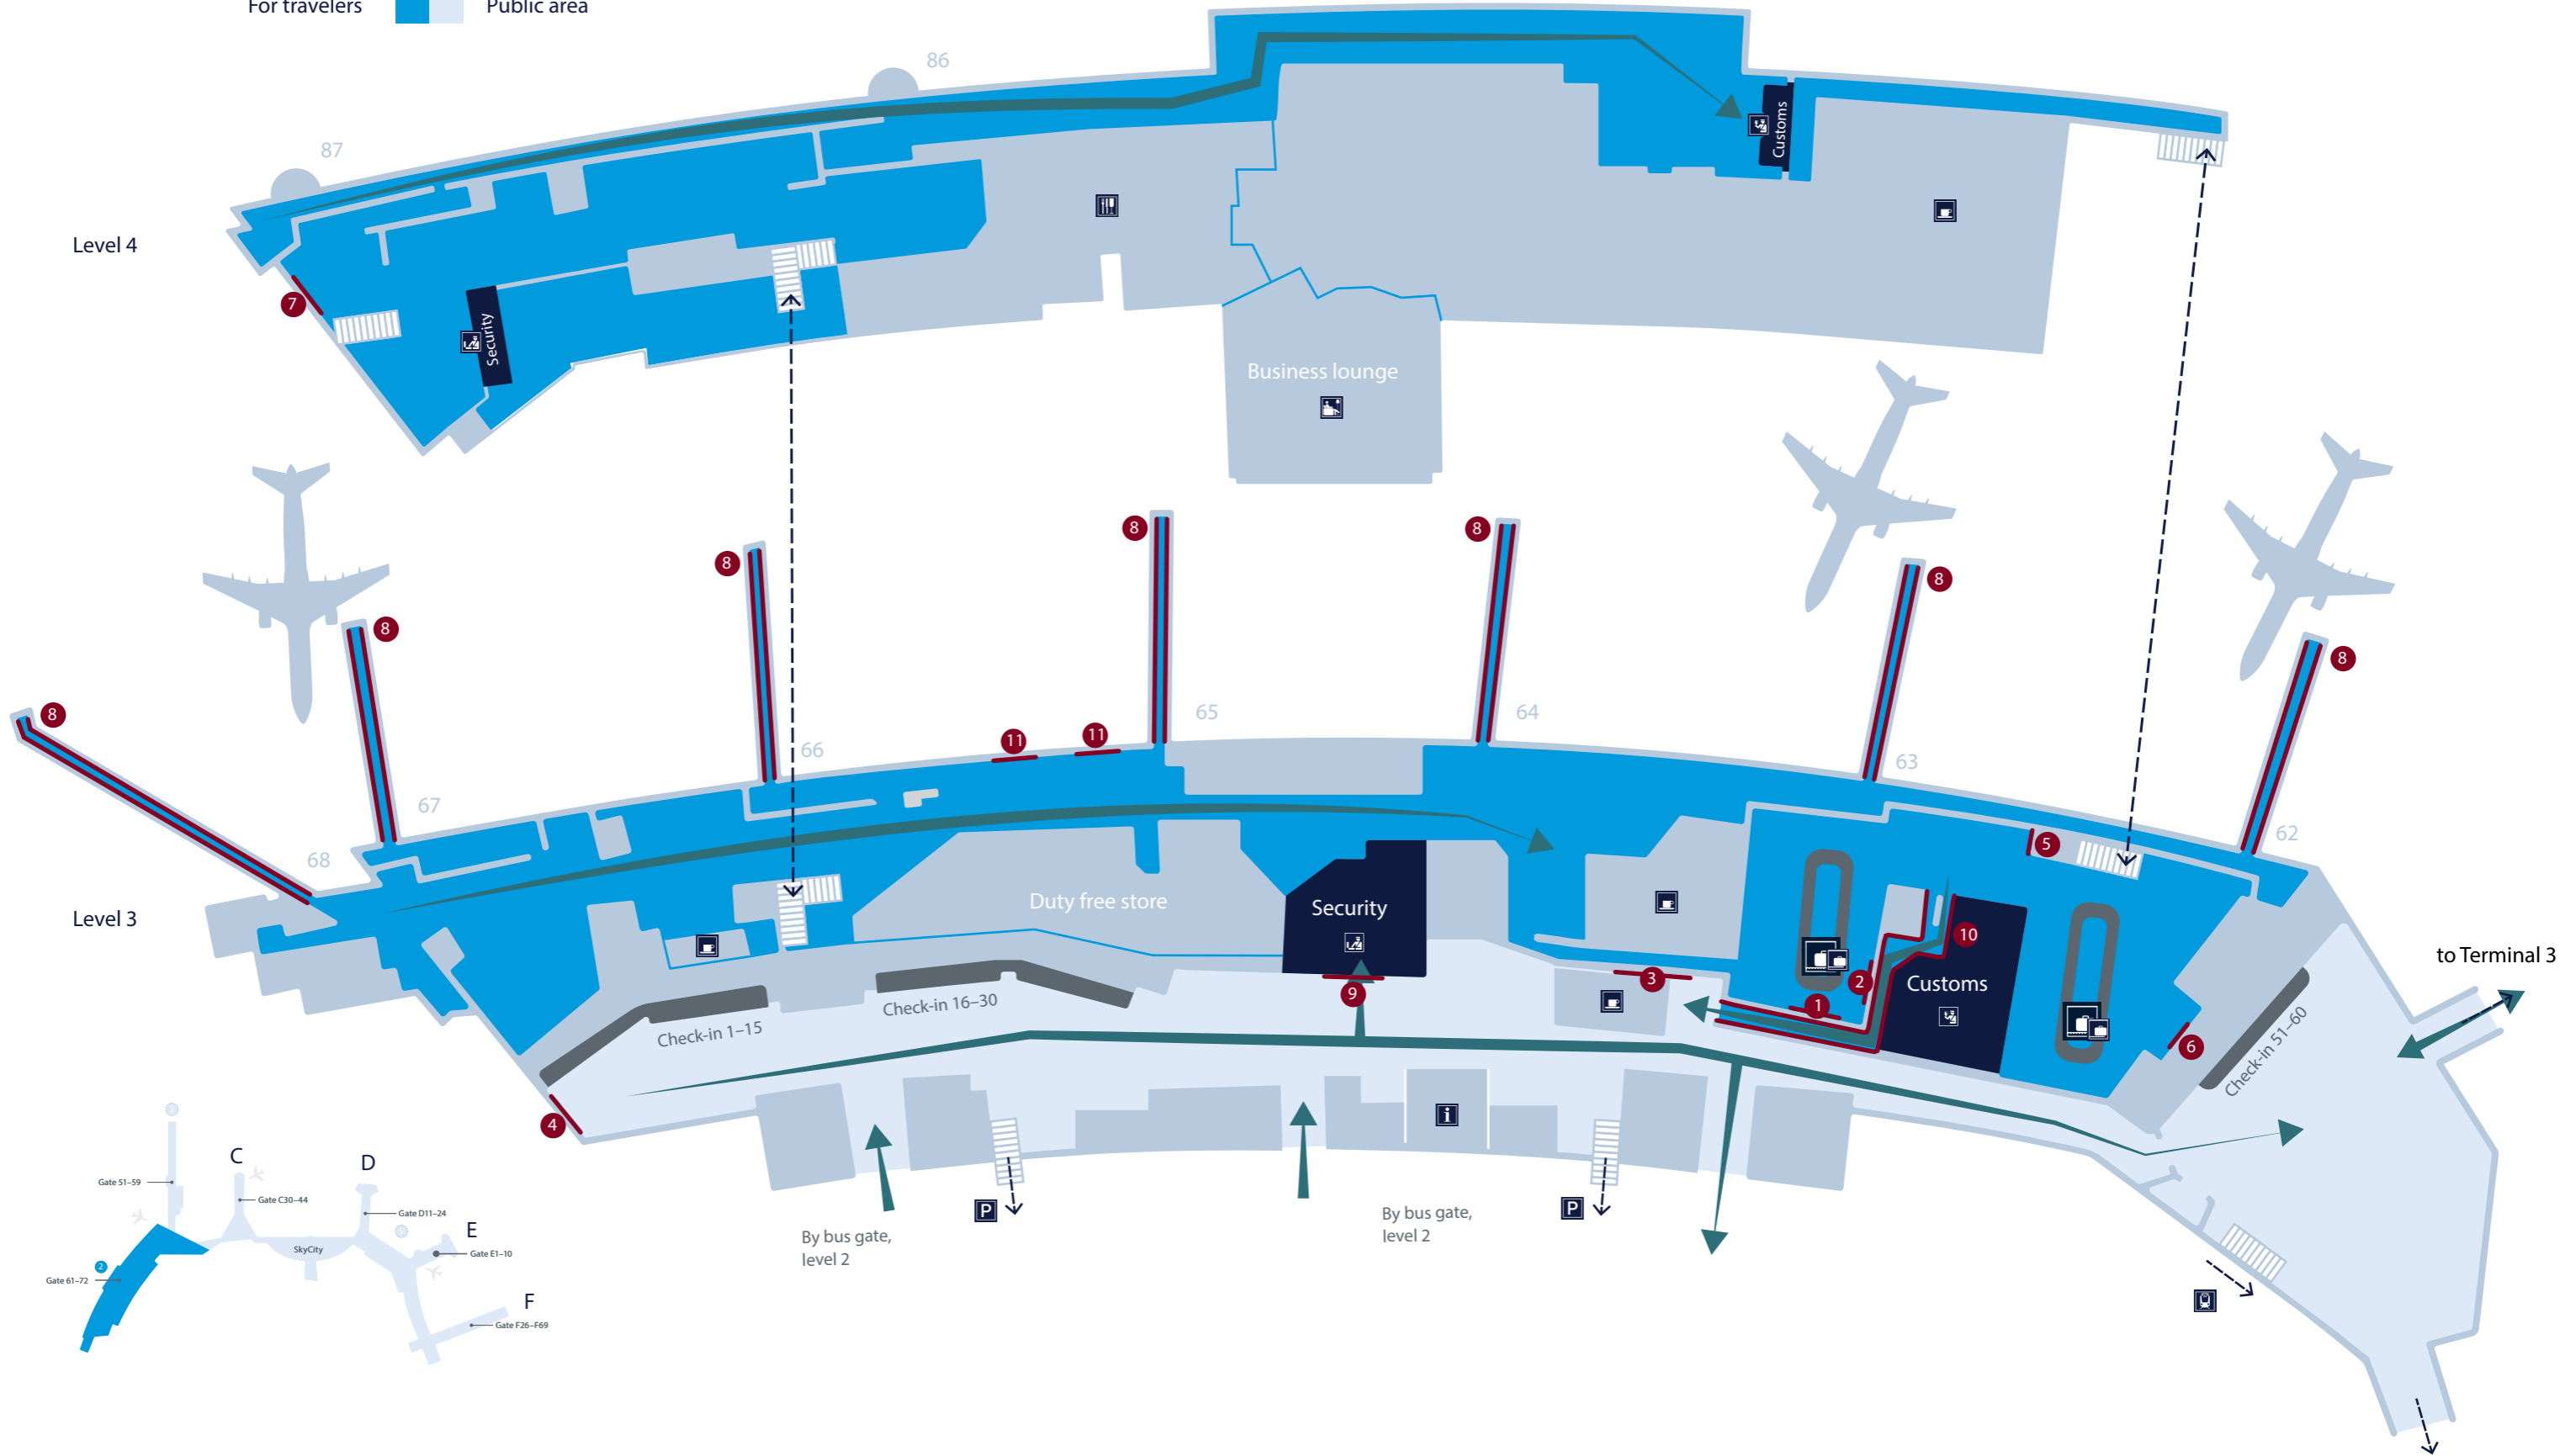

For travelers Public area

- |          |    |         |    |         |   |         |   |         |   |         |   |         |   |         |   |         |   |         |
|----------|----|---------|----|---------|---|---------|---|---------|---|---------|---|---------|---|---------|---|---------|---|---------|
| Analogue | 1  | ARN-085 | 2  | ARN-096 | 3 | ARN-097 | 4 | ARN-098 | 5 | ARN-101 | 6 | ARN-102 | 7 | ARN-103 | 8 | ARN-148 | 9 | ARN-155 |
|          | 10 | ARN-151 | 11 | ARN-175 |   |         |   |         |   |         |   |         |   |         |   |         |   |         |

to Terminal 4  
Terminal 5  
SkyCity